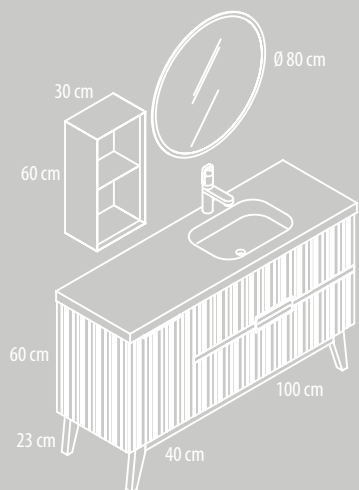

NAOX / 34

Ref. ES0380080
Espejo Olimpo
(Olimpo Mirror)
80 x 80 x 3 cm

Ref. NA1360230
Módulo decorativo alto altura 60
(Decorative module with 60 cm)
30 x 60 x 20 cm

Lavabo Solidround 1 seno derecho con a medida con faldón de 4 cm
(Solidround washbasin)
141 x 46 x 4 cm

Ref. NA1960440I
Módulo decorativo altura 60 con puerta izquierda
(Decoratives modules with 60 cm high with door)
40 x 60 x 45 cm

Ref. NA0360410C
Bajo lavabo 2 cajones, altura 60
(Under sink with two drawers with 60 cm height.)
100 x 60 x 45 cm

Ref. PT0145140
Bancada para fondo 45
(Bench for depth 45)
136 x 23 x 40 cm

Ref. JL350
Juego de luces para cajón, fondo 350 mm
(Set of lights for drawer, depth 350 mm)