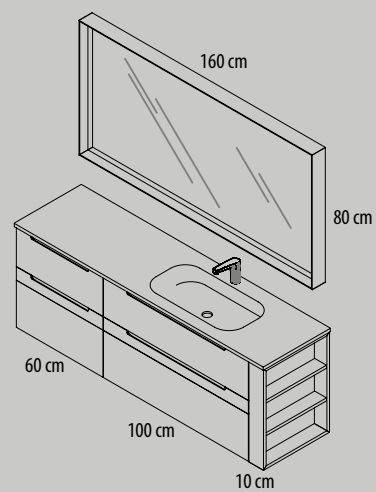

CATANIA / 21

Ref. ES0480160
Espejo Oberón
(Oberon Mirror)
160 x 80 x 11 cm

Lavabo Solidround a medida 1 seno centrado
(Solidround washbasin)
171 x 46 x 2 cm

Ref. CA0360460S
Módulo 2 cajones altura 60 cm
(Module 60 cm high, with two drawers)
60 x 60 x 45 cm

Ref. CA0360410C
Bajo lavabo 2 cajones altura 60 cm
(Under sink 60 cm high, with two drawers)
100 x 60 x 45 cm

Ref. MA2060410
Módulo costado terminal
(Module with terminal end.)
10 x 60 x 45 cm