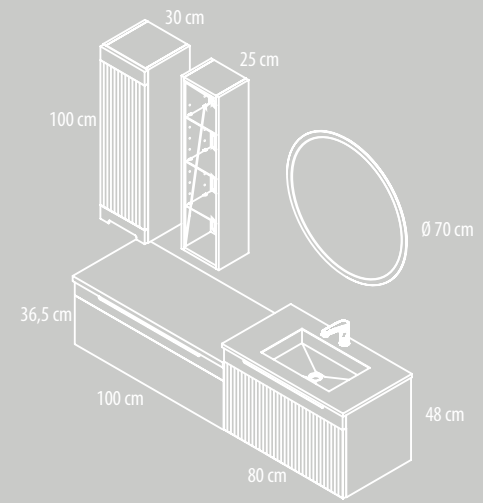

MARSALA / 14

Ref. MA13103301
Módulo decorativo alto, altura 100 con puerta izquierda
(Cabinet with 100 cm high and 30 cm with.)
30 x 100 x 30 cm

Ref. MA1310225
Módulo decorativo alto, altura 100
(Cabinet with 100 cm high and 25 cm with.)
25 x 100 x 20 cm

Ref. MP0345080
Lavabo Microplus 1 seno centrado 45 x 27
(Microplus washbasin 1 centered bowl)
81 x 46 x 2 cm

Ref. MA0248480C
Bajo lavabo 2 cajones altura 48 cm (cajón interior)
(Under sink with two drawers 48 cm high.)
80 x 48 x 45 cm

Ref. EN0145100
Encimera de madera grueso 3 cm
(Wooden countertop)
101 x 46 x 3 cm

Ref. CA0136410S
Coqueta 1 cajón altura 36,5 cm
(Module with a drawer 36,5 cm height)
100 x 36,5 x 45 cm