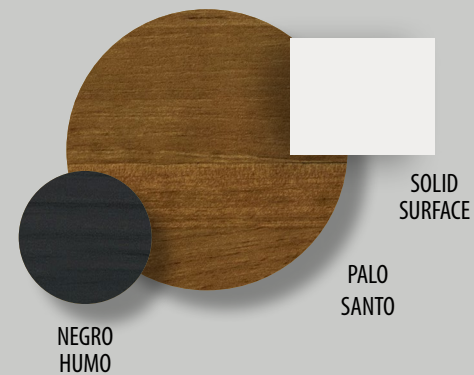

NAOX / 33

Ref. ES0380080
Espejo Olimpo
(Olimpo Mirror)
80 x 80 x 3 cm

Ref. NA1360230
Módulo decorativo alto altura 60
(Decorative module with 60 cm)
30 x 60 x 20 cm

Lavabo Solidround 1 seno derecho a medida con faldón de 4 cm
(Solidround washbasin)
141 x 46 x 4 cm

Ref. NA19604401
Módulo decorativo altura 60 con puerta izquierda
(Decoratives modules with 60 cm high with door)
40 x 60 x 45 cm

Ref. NA0360410C
Bajo lavabo 2 cajones, altura 60
(Under sink with two drawers with 60 cm high.)
100 x 60 x 45 cm

Ref. PT0145140
Bancada para fondo 45
(Bench for depth 45)
136 x 23 x 40 cm