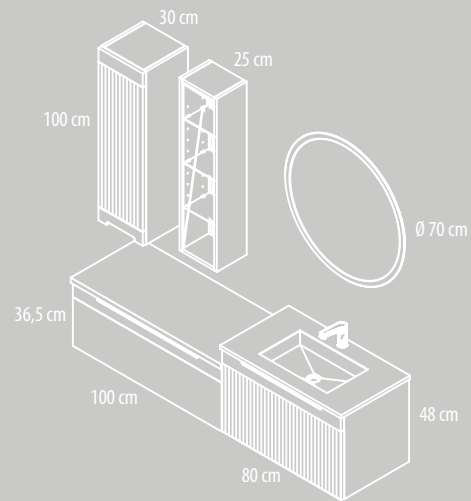

MARSALA / 13

Ref. MA13103301
Módulo decorativo alto, altura 100 con puerta izquierda
(Cabinet with 100 cm high and 30 cm with.)
30 x 100 x 30 cm

Ref. MA1310225
Módulo decorativo alto, altura 100
(Cabinet with 100 cm high and 25 cm with.)
25 x 100 x 20 cm

Ref. ES0370070
Espejo Olimpo
(Olimpo Mirror)
70 x 70 x 3 cm

Ref. MP0345080
Lavabo Microplus 1 seno centrado 45 x 27
(Microplus washbasin 1 centered bowl)
81 x 46 x 2 cm

Ref. MA0248480C
Bajo lavabo 2 cajones altura 48 cm (cajón interior)
(Under sink with two drawers 48 cm high.)
80 x 48 x 45 cm

Ref. EN0145100
Encimera de madera grueso 3 cm
(Wooden countertop)
101 x 46 x 3 cm

Ref. CA0136410S
Coqueta 1 cajón altura 36,5 cm
(Module with a drawer 36,5 cm height)
100 x 36,5 x 45 cm