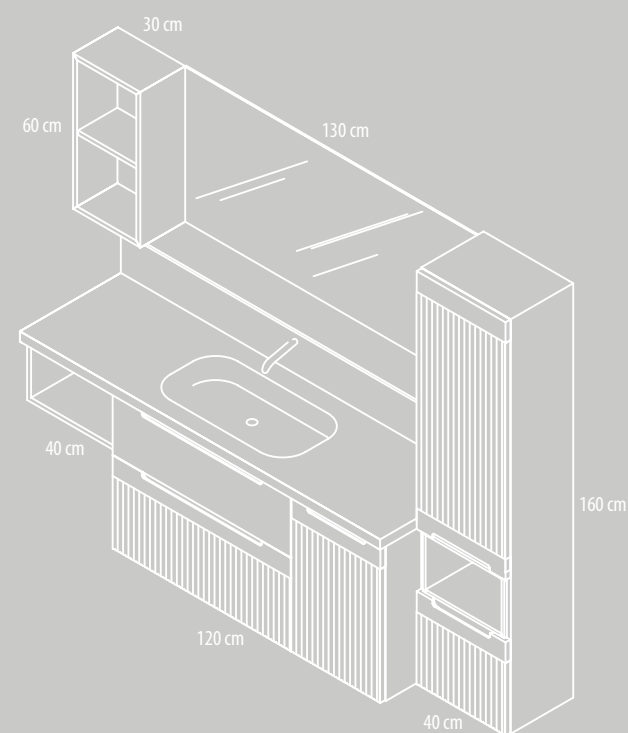

MARSALA / 08

Ref. MA1360230
Módulo decorativo alto, altura 60 cm
(Decorative high module)
30 x 60 x 20 cm

Ref. E50260130
Espejo Omara
(Omara Mirror)
130 x 60 x 3 cm

Ref. S51245160
Lavabo Solidround 1 seno centrado (45x30) con faldón (4 cm)
(Solidround washbasin 1 centered bowl 45x30 with skirt)
161 x 46 x 4 cm

COPETE: Consulta tarifa

Ref. MA1423440
Módulo decorativo complemento para altura 60
(Decorative module under countertop)
40 x 23,8 x 43,1 cm

Ref. MA08604121
Bajo lavabo compacto seno izquierdo cajón superior liso.
(Under compact sink of 60 cm high, two drawers (bottom moulded drawer and top smooth drawer))
120 x 60 x 45 cm

Ref. MA1316340D
Módulo alto de 160 con 2 puertas derechas y cubo decorativo
(Cabinet with 160 cm high and 40 cm with.)
40 x 160 x 30 cm