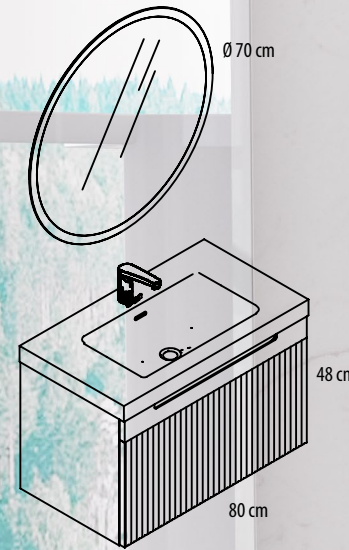

# MARSALA/ 15

**Ref. ES0260070**  
Espejo Omara  
(Omara Mirror)  
70 x 60 x 3 cm

**Ref. HE0245080**  
Lavabo HE 1 seno  
(Sink HE 1 bowl)  
80,5 x 45,5 x 6 cm

**Ref. MA0360480C**  
Bajo lavabo 2 cajones cajón superior liso  
altura 60 cm  
(Under sink Two drawer cabinet (bottom moulded  
drawer and top smooth drawer) of 60 cm heigh.)  
80 x 60 x 45 cm

# MARSALA/ 16

**Ref. ES0370070**  
Espejo Olimpo  
(Olimpo Mirror)  
70 x 70 x 3 cm

**Ref. HE0245080**  
Lavabo HE 1 seno  
(Sink HE 1 bowl)  
80,5 x 45,5 x 6 cm

**Ref. MA0148480C**  
Bajo lavabo 1 cajón altura 48 cm  
(Under sink 48 cm heigh  
with one drawer)  
80 x 48 x 45 cm