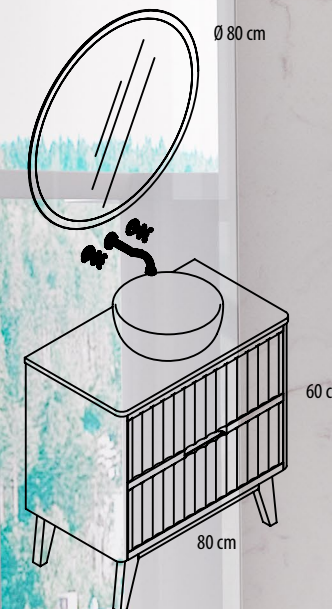

Ref. ES0880080
Espejo Orión
(Orion Mirror)
80 x 80 x 3 cm