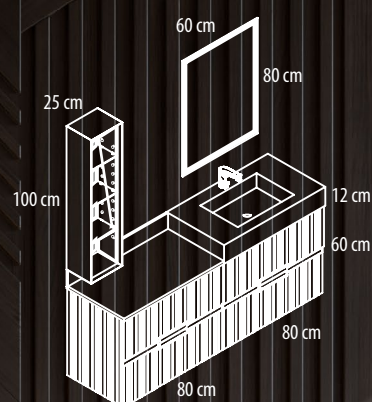

NAOX / 39

NEGRO
MATE

AVENA

NEGRO
HUMO

Ref. NA1310225
Módulo decorativo alto, altura 100 cm
(Cabinet with 100 cm height and 25 cm width.)
25 x 100 x 20 cm

Ref. ES0580060
Espejo Orfeo
(Orfeo Mirror)
60 x 80 x 3 cm

Ref. MP0645080
Lavabo Microplus 1 seno centrado con faldón
(12 cm)
(Microplus washbasin 1 centered bowl)
81 x 46 x 12 cm

Ref. EN0545080
Encimera de piedra grosor 1,2 cm
(Stone countertop)
80,5 x 46 x 1,2 cm

COPETE: Consulta tarifa

Ref. NA0360480C
Bajo lavabo 2 cajones, altura 60 cm
(Under sink with two drawers with 60 cm height.)
80 x 60 x 45 cm

Ref. NA0360480S
Módulo 2 cajones, altura 60 cm
(Module with two drawers with 60 cm height.)
80 x 60 x 45 cm