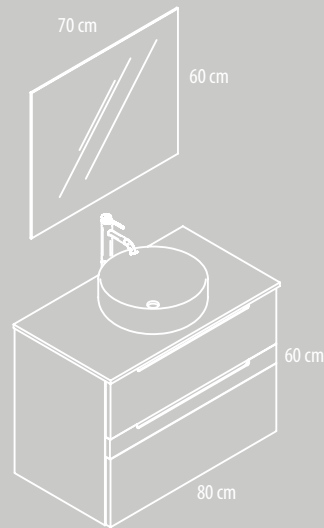

Ref. ES0260070
Espejo Omara
(Omara Mirror)
70 x 60 x 3 cm

Ref. CR0437037
Lavabo Circus
(Circus washbasin)
37 x 37 x 12 cm

Ref. EN0545080
Encimera de piedra grueso 1,2 cm
(Stone countertop)
81 x 46 x 1,2 cm

Ref. CA0360480C
Bajo lavabo 2 cajones altura 60 cm
(Under sink 60 cm high, with two drawers)
80 x 60 x 45 cm