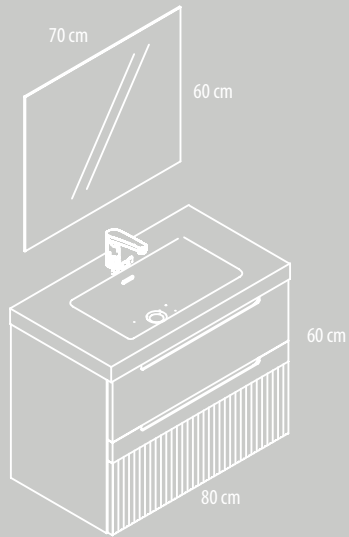

MARSALA/ 15

Ref. ES0260070
Espejo Omara
(Omara Mirror)
70 x 60 x 3 cm