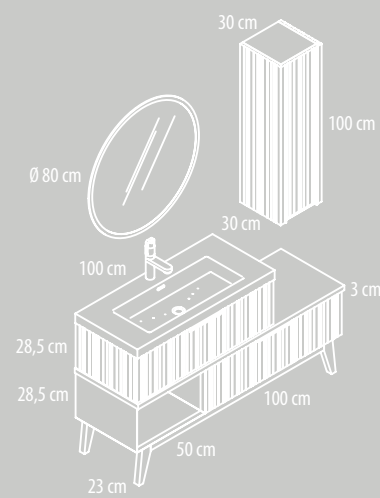

NAOX / 35

Ref. ES0380080

Espejo Olimpo
(Olimpo Mirror)
80 x 80 x 3 cm

Ref. NA1310330D

Módulo decorativo alto, altura 100 con puerta derecha
(Cabinet with 100 cm high and 30 cm with.)
30 x 100 x 30 cm

Ref. HE0245100

Lavabo HE 1 seno
(Sink HE 1 bowl)
100,5 x 45,5 x 6 cm

Ref. NA0128410C

Bajo lavabo 1 cajón altura 28,5 cm
(Under sink with a drawer 28,5 cm height)
100 x 28,5 x 45 cm

Ref. EN0145150

Encimera de madera grosor 3 cm
(Wooden countertop)
151 x 46 x 3 cm

Ref. NA1428450

Módulo decorativo complemento para altura 28,5
(Cabinet with 28,5 cm)
50 x 28,5 x 45 cm

Ref. NA0128410S

Coqueta 1 cajón altura 28,5 cm
(Module with a drawer 28,5 cm height)
100 x 28,5 x 45 cm

Ref. PT0145150

Bancada para fondo 45
(Bench for depth 45)
146 x 23 x 40 cm