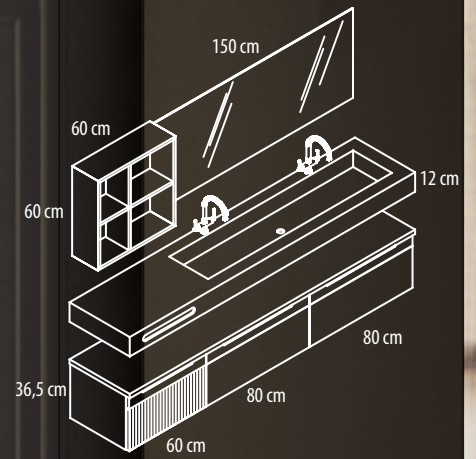

CATANIA / 24

Ref. MA1360260
Módulo decorativo alto, altura 60
(Decorative high module)
60 x 60 x 20 cm

Ref. ES0260150
Espejo Omara
(Omara Mirror)
150 x 60 x 3 cm

Lavabo Solidsquare a medida 1 seno derecho
(Solidsquare washbasin)
221 x 46 x 12 cm

TOALLERO: Opcional

Ref. EN0145220
Encimera de madera grueso 3 cm
(Wooden countertop)
221 x 46 x 3 cm

Ref. MA0136460S
Coqueta 1 cajón altura 36,5 cm
(Module with a drawer 36,5 cm height)
60 x 36,5 x 45 cm

Ref. CA0136480S (2)
Coqueta 1 cajón altura 36,5 cm
(Module with a drawer 36,5 cm height)
80 x 36,5 x 45 cm