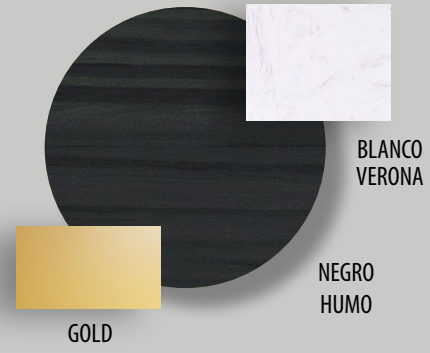

CATANIA / 18

Ref. ES0260120
Espejo Omara
(Omara Mirror)
120 x 60 x 3 cm

Ref. CR0437037
Lavabo Circus
(Circus countertop washbasin)
37 x 37 x 12 cm

Ref. EN0545120
Encimera de piedra grueso 2 cm
(Stone countertop)
121 x 46 x 1,2 cm

Ref. MA1548450
Módulo decorativo altura 48 con estante
(Decorative cabinet with lead)
50 x 48 x 45 cm

Ref. CA0148470C
Bajo lavabo de 1 cajón altura 48 cm
(Under sink with one drawer 48 cm high.)
70 x 48 x 45 cm