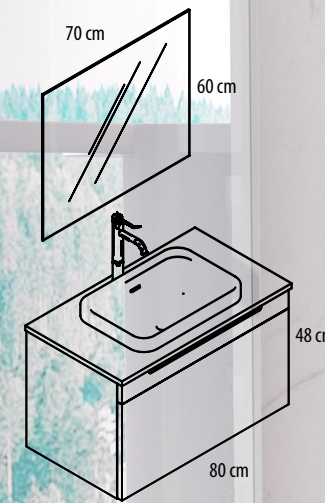

Ref. ES0260070
Espejo Omara
(Omara Mirror)
70 x 60 x 3 cm

Ref. LP0145080
Encimera con lavabo Lupo 1 seno
centrado 50x34
(Lupo washbasin 1 centered bowl
50x34 plus countertop)
81 x 46 x 2 cm

Ref. CA0148480C
Bajo lavabo 1 cajón altura 48 cm
(Under sink 48 cm high, with one drawer)
80 x 48 x 45 cm