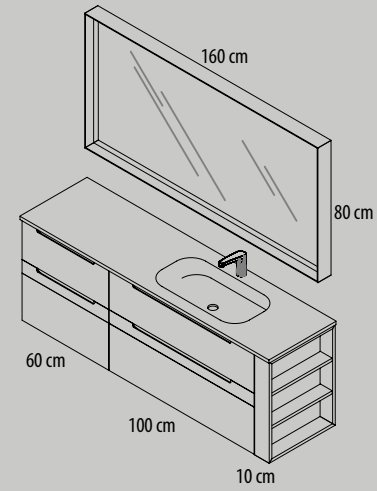

Ref. ES0480160
Espejo Oberón
(Oberon Mirror)
160 x 80 x 11 cm

Lavabo Solidround a medida 1 seno centrado
(Solidround washbasin)
171 x 46 x 2 cm

Ref. CA0360460S
Módulo 2 cajones altura 60 cm
(Module 60 cm high, with two drawers)
60 x 60 x 45 cm

Ref. CA0360410C
Bajo lavabo 2 cajones altura 60 cm
(Under sink 60 cm high, with two drawers)
100 x 60 x 45 cm

Ref. MA2060410
Módulo costado terminal
(Module with terminal end.)
10 x 60 x 45 cm