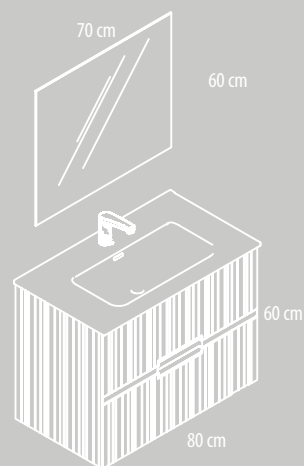

NAOX/ 41

- **Ref. ES0260070**
  Espejo Omara
  (Omara Mirror)
  70 x 60 x 3 cm
- **Ref. PL0145080**
  Lavabo Barcelona 1 seno
  (Barcelona washbasin)
  81 x 46 x 1,8 cm
- **Ref. NA0360480C**
  Bajo lavabo 2 cajones altura 60 cm
  (Under sink 60 cm high, with two drawers)
  80 x 60 x 45 cm