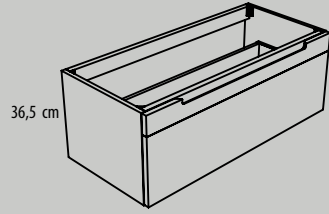

CATANIA

Muebles de alto 36,5 | Módulo o bajo lavabo

Coqueta de un cajón de altura 36,5 cm.
Fondo de 45 ó 50 cm.
60, 70, 80, 90, 100 y 120 cm