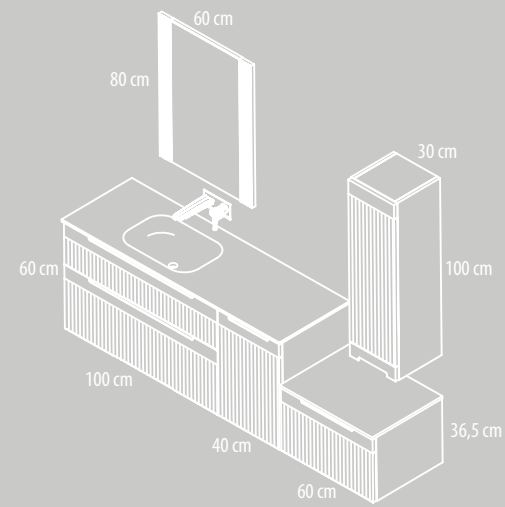

MARSALA / 03

Ref. ES0780060

Espejo Osiris
(Osiris Mirror)
60 x 80 x 5 cm

Ref. SS1045140I

Lavabo Solidround 1 seno izquierdo (45x30)
(Solidround washbasin 1 left bowl (45x30))
141 x 46 x 1,2 cm

Ref. MA0460410C

Bajo lavabo 2 cajones moldurados altura 60 cm
(Under sink with two moulded drawers of 60 cm height.)
100 x 60 x 45 cm

Ref. MA1960440D

Módulo decorativo altura 60 con puerta derecha
(Module with door.)
40 x 60 x 45 cm

Ref. MA0136460S

Coqueta 1 cajón altura 36,5 cm
(Module with a drawer 36,5 cm height)
60 x 36,5 x 45 cm

Ref. MA1310330D

Módulo decorativo alto con puerta altura 100 derecha
(Cabinet with door, with 100 cm high and 30 cm with.)
30 x 100 x 30 cm

Ref. EN0245060

Encimera de Solid grueso 1,2 cm
(1,2 cm thick Solid top)
61 x 46 x 1,2 cm