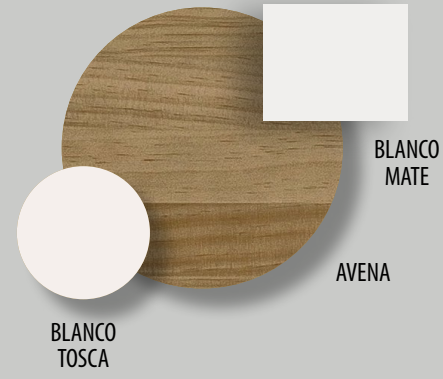

NAOX / 36

Ref. ES0380080
Espejo Olimpo
(Olimpo Mirror)
80 x 80 x 3 cm