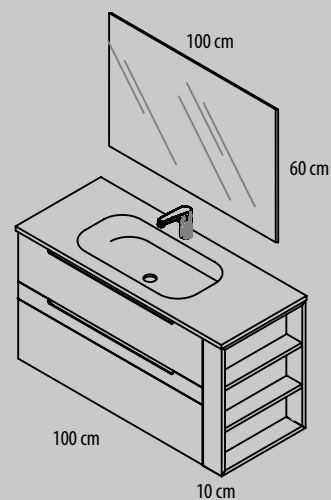

CATANIA / 23

Ref. ES0260100
Espejo Omara
(Omara Mirror)
100 x 60 x 3 cm