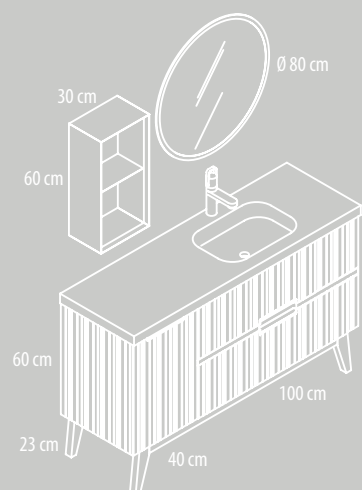

NAOX / 33

Ref. ES0380080
Espejo Olimpo
(Olimpo Mirror)
80 x 80 x 3 cm

Ref. NA1360230
Módulo decorativo alto altura 60
(Decorative module with 60 cm)
30 x 60 x 20 cm

Lavabo Solidround 1 seno derecho a medida con faldón de 4 cm
(Solidround washbasin)
141 x 46 x 4 cm

Ref. NA19604401
Módulo decorativo altura 60 con puerta izquierda
(Decoratives modules with 60 cm high with door)
40 x 60 x 45 cm

Ref. NA0360410C
Bajo lavabo 2 cajones, altura 60
(Under sink with two drawers with 60 cm high.)
100 x 60 x 45 cm

Ref. PT0145140
Bancada para fondo 45
(Bench for depth 45)
136 x 23 x 40 cm