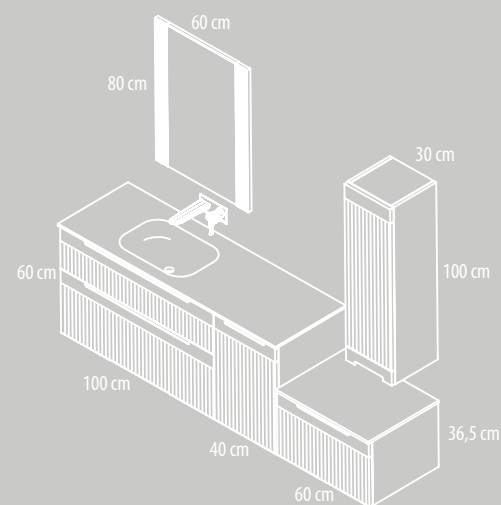

MARSALA / 04

SOLID
SURFACE

BLANCO
DECAPÉ

Ref. ES0780060

Espejo Osiris
(Osiris Mirror)
60 x 80 x 5 cm

Ref. SS10451401

Lavabo Solidround 1 seno izquierdo (45x30)
(Solidround washbasin 1 left bowl (45x30))
141 x 46 x 1,2 cm

Ref. MA0460410C

Bajo lavabo 2 cajones moldurados altura 60 cm
(Under sink with two moulded drawers of 60 cm height.)
100 x 60 x 45 cm

Ref. MA1960440D

Módulo decorativo altura 60 con puerta derecha
(Module with door.)
40 x 60 x 45 cm

Ref. MA0136460S

Coqueta 1 cajón altura 36,5 cm
(Module with a drawer 36,5 cm height)
60 x 36,5 x 45 cm

Ref. MA1310330D

Módulo decorativo alto con puerta altura 100 derecha
(Cabinet with door, with 100 cm height and 30 cm width.)
30 x 100 x 30 cm

Ref. EN0245060

Encimera de Solid grueso 1,2 cm
(1,2 cm thick Solid top)
61 x 46 x 1,2 cm