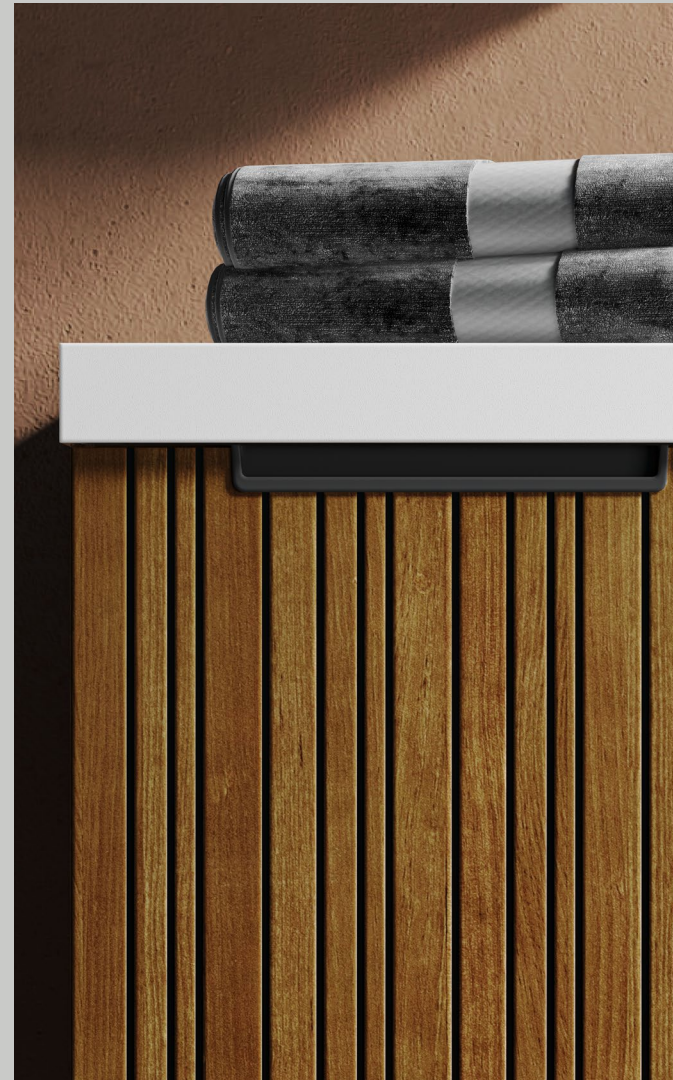

NAOX / 34

Ref. ES0380080
Espejo Olimpo
(Olimpo Mirror)
80 x 80 x 3 cm

Ref. NA1360230
Módulo decorativo alto altura 60
(Decorative module with 60 cm)
30 x 60 x 20 cm

Lavabo Solidround 1 seno derecho con a medida con faldón de 4 cm
(Solidround washbasin)
141 x 46 x 4 cm

Ref. NA1960440I
Módulo decorativo altura 60 con puerta izquierda
(Decoratives modules with 60 cm high with door)
40 x 60 x 45 cm

Ref. NA0360410C
Bajo lavabo 2 cajones, altura 60
(Under sink with two drawers with 60 cm height.)
100 x 60 x 45 cm

Ref. PT0145140
Bancada para fondo 45
(Bench for depth 45)
136 x 23 x 40 cm

Ref. JL350
Juego de luces para cajón, fondo 350 mm
(Set of lights for drawer, depth 350 mm)