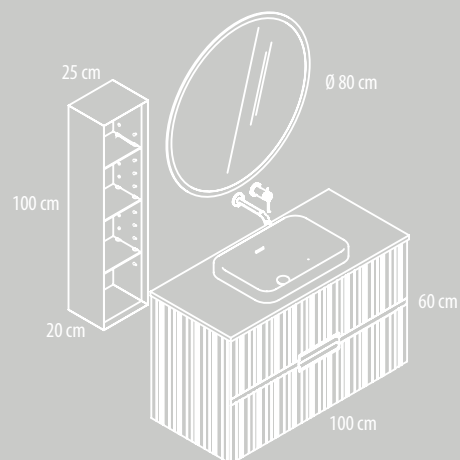

NAOX / 38

NEGRO
MARQUINA

JATOBA

Ref. NA1310225
Módulo decorativo alto, altura 100
(Cabinet with 100 cm high and 25 cm with.)
25 x 100 x 20 cm

Ref. ES0380080
Espejo Olimpo
(Olimpo Mirror)
80 x 80 x 3 cm

Ref. LP0145100
Encimera con lavabo Lupo 1 seno centrado 50x34
(Lupo washbasin 1 centered bowl 50x34 plus countertop)
101 x 46 x 2 cm

Ref. NA0360410C
Bajo lavabo 2 cajones, altura 60
(Under sink with two drawers with 60 cm high.)
100 x 60 x 45 cm