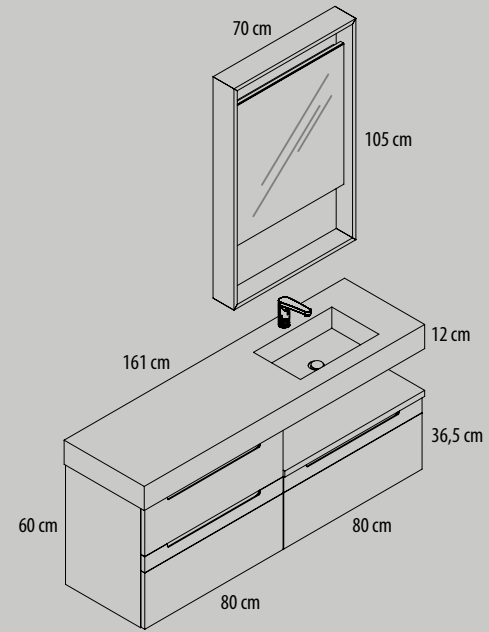

CATANIA / 27

Ref. ES0110570
Espejo Oden
(Oden Mirror)
70 x 105 x 12 cm