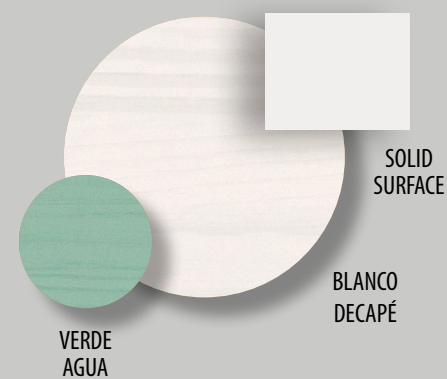

MARSALA / 08

Ref. MA1360230
Módulo decorativo alto, altura 60 cm
(Decorative high module)
30 x 60 x 20 cm

Ref. E50260130
Espejo Omara
(Omara Mirror)
130 x 60 x 3 cm

Ref. S51245160
Lavabo Solidround 1 seno centrado (45x30) con faldón (4 cm)
(Solidround washbasin 1 centered bowl 45x30 with skirt)
161 x 46 x 4 cm

COPETE: Consulta tarifa

Ref. MA1423440
Módulo decorativo complemento para altura 60
(Decorative module under countertop)
40 x 23,8 x 43,1 cm

Ref. MA08604121
Bajo lavabo compacto seno izquierdo cajón superior liso.
(Under compact sink of 60 cm high, two drawers (bottom moulded drawer and top smooth drawer))
120 x 60 x 45 cm

Ref. MA1316340D
Módulo alto de 160 con 2 puertas derechas y cubo decorativo
(Cabinet with 160 cm high and 40 cm with.)
40 x 160 x 30 cm