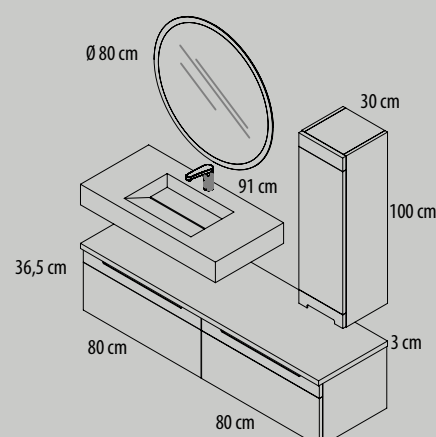

CATANIA / 20

Ref. UR0645090
Lavabo Urano 1 seno centrado (45x27) con faldón (12 cm)
(Urano washbasin 1 centered bowl 45x27 with skirt)
91 x 46 x 12 cm

Ref. EN0145160
Encimera de madera grueso 3 cm
(Wooden countertop)
161 x 46 x 3 cm

Ref. CA1310330D
Módulo decorativo alto, altura 100 con puerta derecha
(Cabinet with 100 cm high and 30 cm with.)
30 x 100 x 30 cm