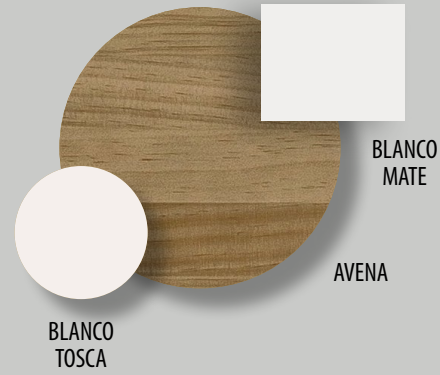

NAOX / 35

Ref. ES0380080

Espejo Olimpo
(Olimpo Mirror)
80 x 80 x 3 cm

Ref. NA1310330D

Módulo decorativo alto, altura 100 con puerta derecha
(Cabinet with 100 cm high and 30 cm with.)
30 x 100 x 30 cm

Ref. HE0245100

Lavabo HE 1 seno
(Sink HE 1 bowl)
100,5 x 45,5 x 6 cm

Ref. NA0128410C

Bajo lavabo 1 cajón altura 28,5 cm
(Under sink with a drawer 28,5 cm height)
100 x 28,5 x 45 cm

Ref. EN0145150

Encimera de madera grosor 3 cm
(Wooden countertop)
151 x 46 x 3 cm

Ref. NA1428450

Módulo decorativo complemento para altura 28,5
(Cabinet with 28,5 cm)
50 x 28,5 x 45 cm

Ref. NA0128410S

Coqueta 1 cajón altura 28,5 cm
(Module with a drawer 28,5 cm height)
100 x 28,5 x 45 cm

Ref. PT0145150

Bancada para fondo 45
(Bench for depth 45)
146 x 23 x 40 cm