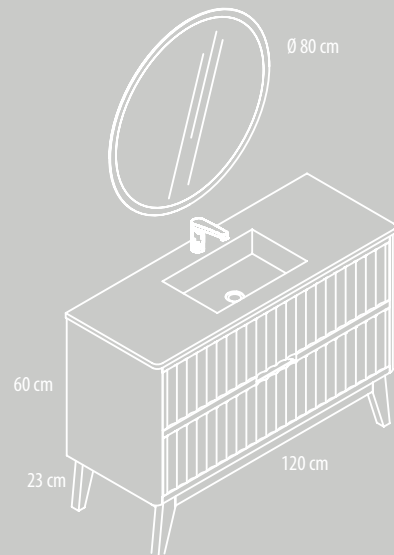

PALERMO / 49

Ref. ES0880080
Espejo Orión
(Orión Mirror)
80 x 80 x 3 cm