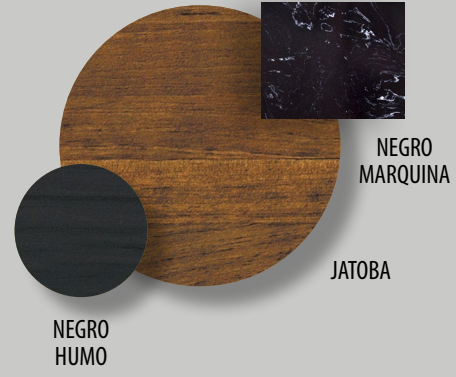

NAOX / 37

Ref. NA13103301
Módulo decorativo alto, altura 100 con puerta izquierda
(Cabinet with 100 cm high and 30 cm with.)
30 x 100 x 30 cm

Ref. NA1310225
Módulo decorativo alto, altura 100
(Cabinet with 100 cm high and 25 cm with.)
25 x 100 x 20 cm

Ref. ES0390090
Espejo Olimpo
(Olimpo Mirror)
90 x 90 x 3 cm

Ref. LP0145100
Encimera con lavabo Lupu 1 seno centrado 50x34
(Lupo washbasin 1 centered bowl 50x34 plus countertop)
101x 46 x 2 cm

Ref. NA0360410C
Bajo lavabo 2 cajones, altura 60
(Under sink with two drawers with 60 cm high.)
100 x 60 x 45 cm

Ref. EN0745100
Encimera de Piedra grueso 2 cm
(Stone countertop)
100,5 x 46 x 2 cm

Ref. NA0128410S
Coqueta 1 cajón altura 28,5 cm
(Module with a drawer 28,5 cm height)
100 x 28,5 x 45 cm

Ref. PT0145200
Bancada para fondo 45
(Bench for depth 45)
196 x 23 x 40 cm