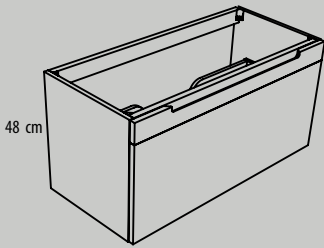

Muebles de alto 48 | Módulo o bajo lavabo

Mueble de un cajón de altura 48 cm.
Fondo de 45 ó 50 cm.
60, 70, 80, 90, 100 y 120 cm