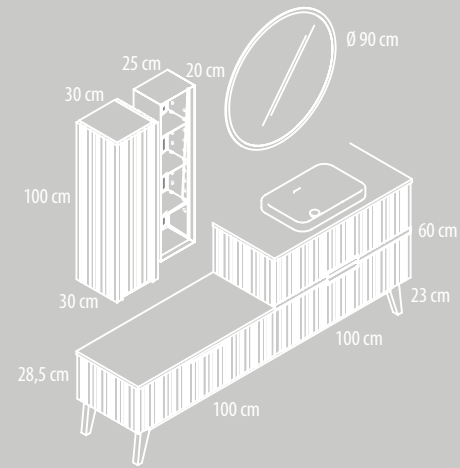

NAOX / 37

Ref. NA13103301
Módulo decorativo alto, altura 100 con puerta izquierda
(Cabinet with 100 cm high and 30 cm with.)
30 x 100 x 30 cm

Ref. NA1310225
Módulo decorativo alto, altura 100
(Cabinet with 100 cm high and 25 cm with.)
25 x 100 x 20 cm

Ref. ES0390090
Espejo Olimpo
(Olimpo Mirror)
90 x 90 x 3 cm

Ref. LP0145100
Encimera con lavabo Lupu 1 seno centrado 50x34
(Lupo washbasin 1 centered bowl 50x34 plus countertop)
101x 46 x 2 cm

Ref. NA0360410C
Bajo lavabo 2 cajones, altura 60
(Under sink with two drawers with 60 cm high.)
100 x 60 x 45 cm

Ref. EN0745100
Encimera de Piedra grueso 2 cm
(Stone countertop)
100,5 x 46 x 2 cm

Ref. NA0128410S
Coqueta 1 cajón altura 28,5 cm
(Module with a drawer 28,5 cm height)
100 x 28,5 x 45 cm

Ref. PT0145200
Bancada para fondo 45
(Bench for depth 45)
196 x 23 x 40 cm