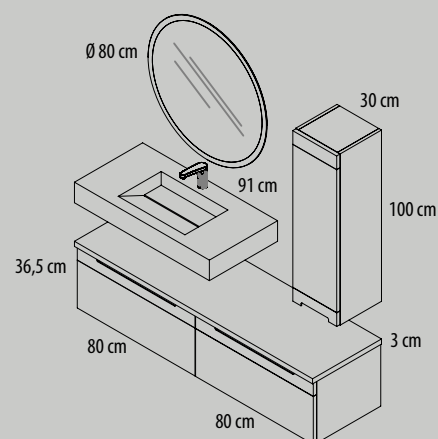

CATANIA / 19

Ref. ES0380080
Espejo Olimpo
(Olimpo Mirror)
80 x 80 x 3 cm

Ref. UR0645090
Lavabo Urano 1 seno centrado (45x27) con faldón (12 cm)
(Urano washbasin 1 centered bowl 45x27 with skirt)
91 x 46 x 12 cm

Ref. EN0145160
Encimera de madera grueso 3 cm
(Wooden countertop)
161 x 46 x 3 cm

Ref. CA0136480S (2)
Coqueta 1 cajón altura 36,5 cm
(Module with a drawer 36,5 cm height)
80 x 36,5 x 45 cm

Ref. CA1310330D
Módulo decorativo alto, altura 100 con puerta derecha
(Cabinet with 100 cm height and 30 cm width.)
30 x 100 x 30 cm