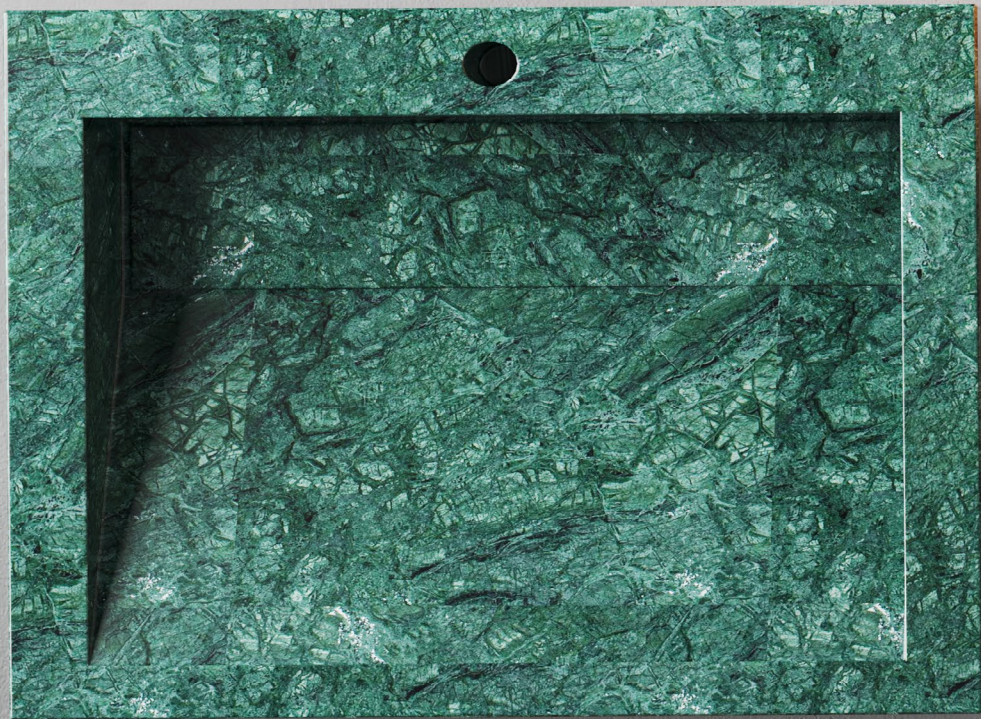

CATANIA

TRANSPARENCIA Y TEXTURA

TRANSPARENCY AND TEXTURE

AZUL CIELO