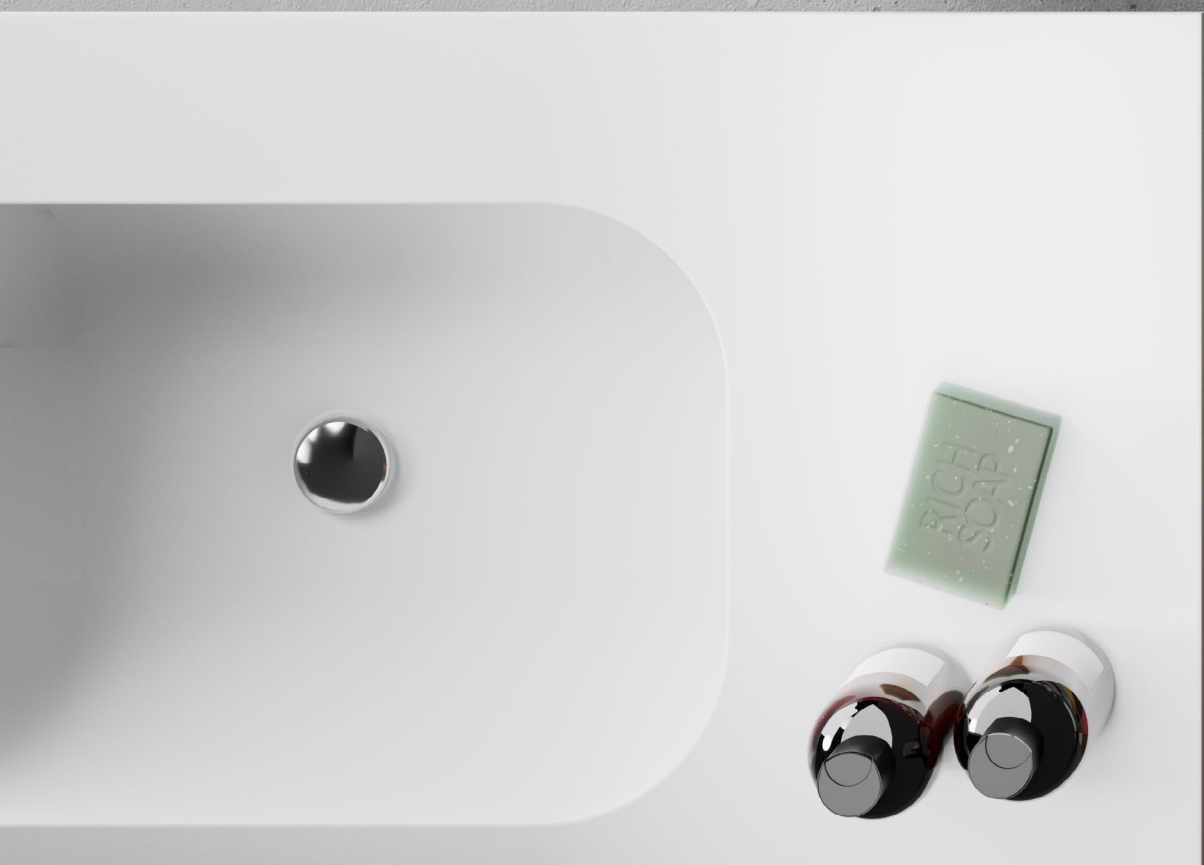

GRUPO SEYS BAÑOS

PALERMO

FORMAS Y COLORES
FORM AND COLORS