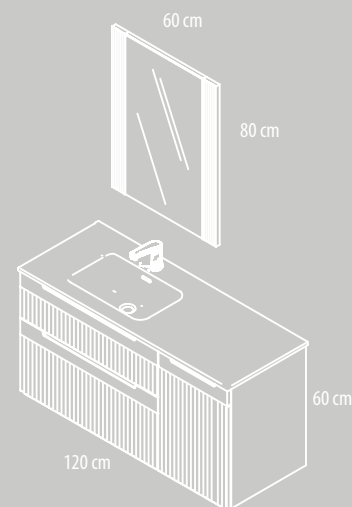

MARSALA / 05

Ref. ES0780060
Espejo Osiris
(Osiris Mirror)
60 x 80 x 5 cm