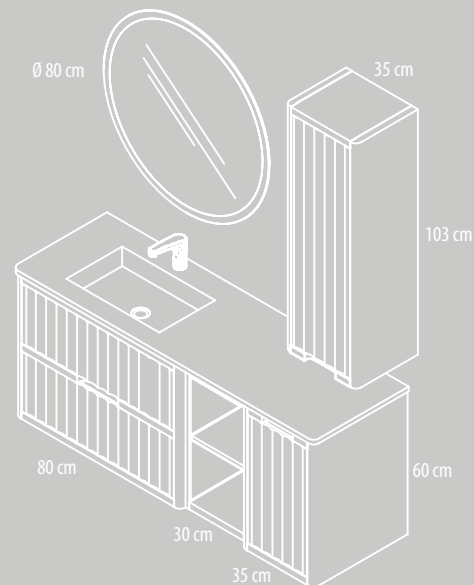

Ref. PA1310335D
Módulo decorativo alto, altura 103 puerta madera derecha
(Cabinet with 103 cm high and 30 cm with wooden door.)
35 x 103 x 30 cm

Ref. PA2160430
Módulo decorativo altura 60 con estante
(Decoratives modules with 60 cm high)
30 x 60 x 42 cm

Lavabo Microplus 1 seno izquierdo 45 x 27 medida especial
(Microplus washbasin 1 left bowl)
146 x 46 x 2 cm

Ref. PA2260435D
Módulo decorativo altura 60 con puerta derecha
(Decoratives modules with 60 cm door.)
35 x 60 x 45 cm